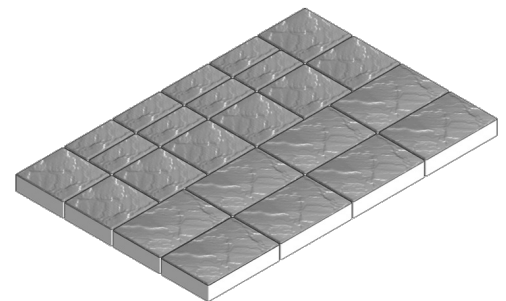

PALLET LAYOUT

NOTES

Weights are approximate and do not include shipping pallet.

PALLET SPECS

Pallet Weight 2884 lbs

Sq Ft/Pallet 103 sq.ft.