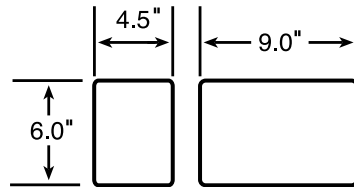

LONDON COBBLE / CAMBRIDGE COBBLE

LONDON COBBLE /
CAMBRIDGE COBBLE
Rectangle Pavers

6" x 9" Rectangle	67.00%
6" x 4.5" Small Rectangle	33.00%

Available in select regions only.

BE PREPARED FOR COMPANY™