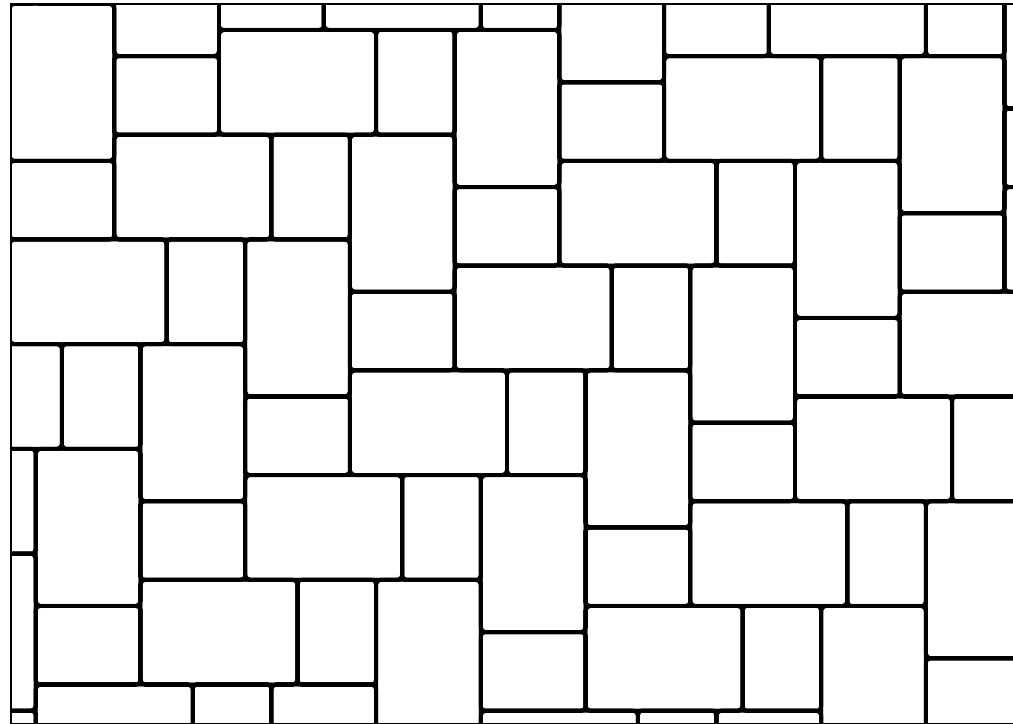

LONDON COBBLE / CAMBRIDGE COBBLE

LONDON COBBLE /
CAMBRIDGE COBBLE
Rectangle Pavers

6" x 9" Rectangle	67.00%
6" x 4.5" Small Rectangle	33.00%

Available in select regions only.

BE PREPARED FOR COMPANY™