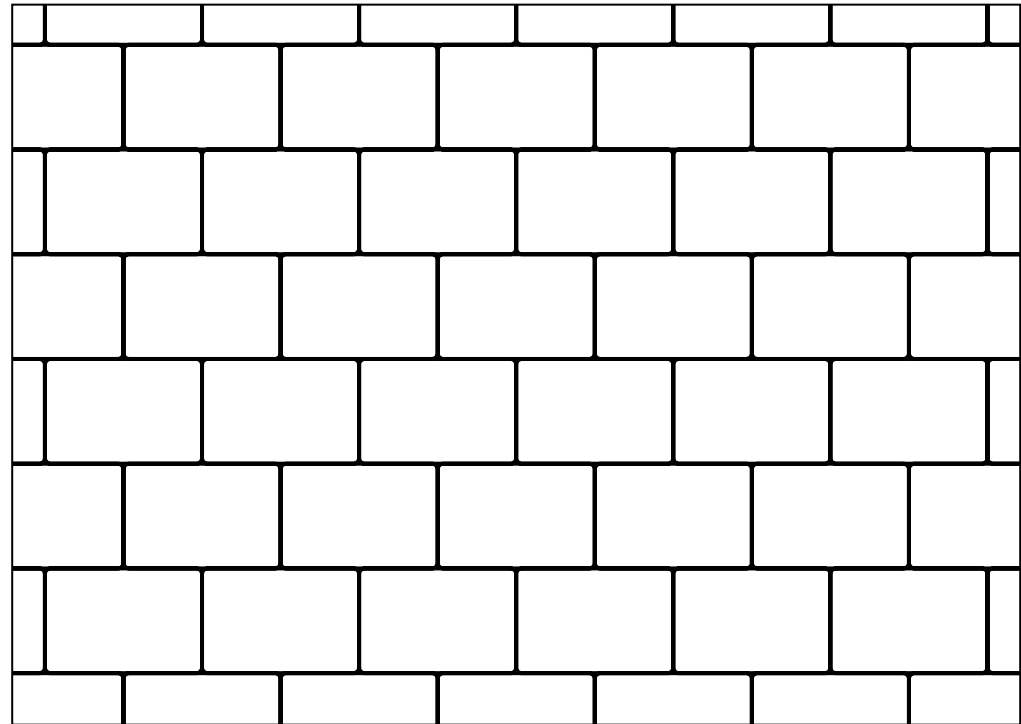

LONDON COBBLE/CAMBRIDGE COBBLE

LONDON COBBLE/  
CAMBRIDGE COBBLE  
Rectangle Pavers

6" x 9" Rectangle 100.00%

BE PREPARED FOR COMPANY™