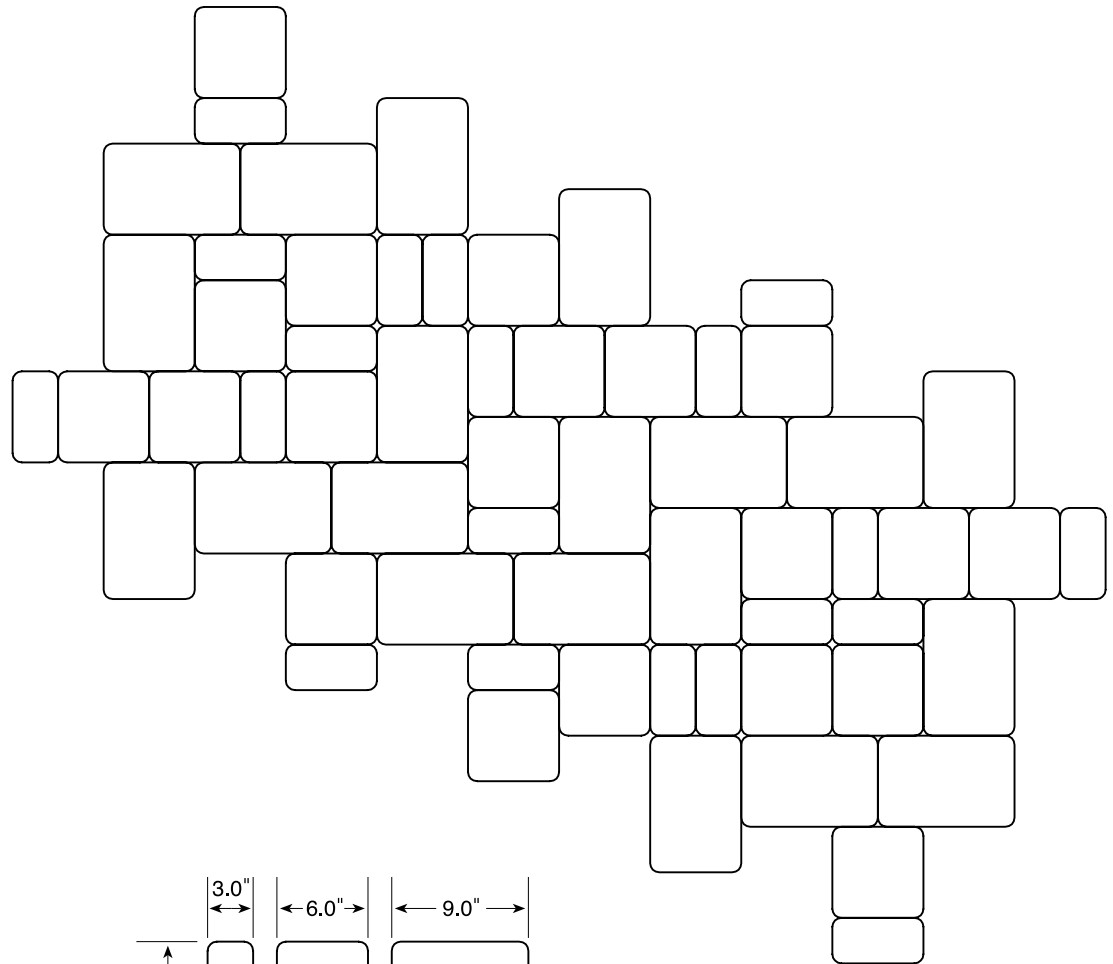

LONDON COBBLE/CAMBRIDGE COBBLE

LONDON COBBLE/
CAMBRIDGE COBBLE

Pattern F

6" x 6" Small Square	33.33%
6" x 9" Large Rectangle	50.00%
6" x 3" Small Rectangle	16.67%

Pattern appropriate for vehicular applications.

Same pattern, stones just repositioned.

BE PREPARED FOR COMPANY™