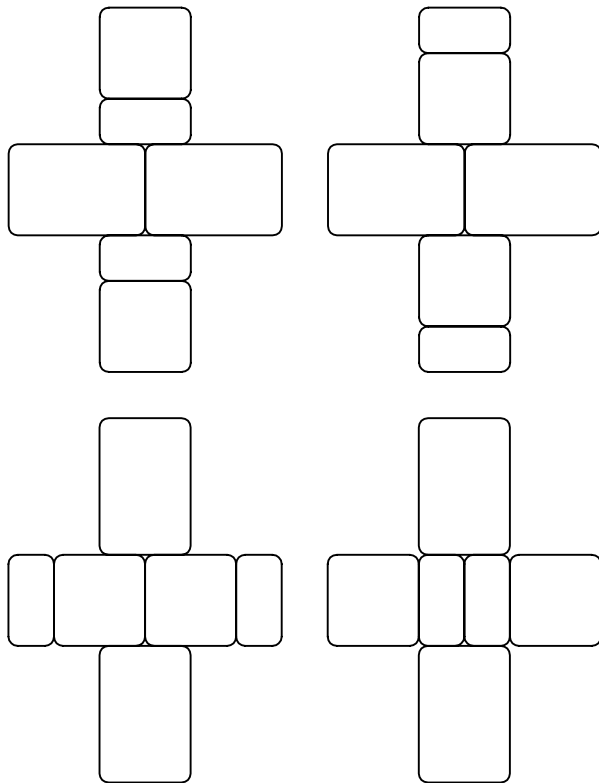

LONDON COBBLE/CAMBRIDGE COBBLE

LONDON COBBLE/
CAMBRIDGE COBBLE

Pattern F

6" x 6" Small Square	33.33%
6" x 9" Large Rectangle	50.00%
6" x 3" Small Rectangle	16.67%

Pattern appropriate for vehicular applications.

Same pattern, stones just repositioned.

BE PREPARED FOR COMPANY™