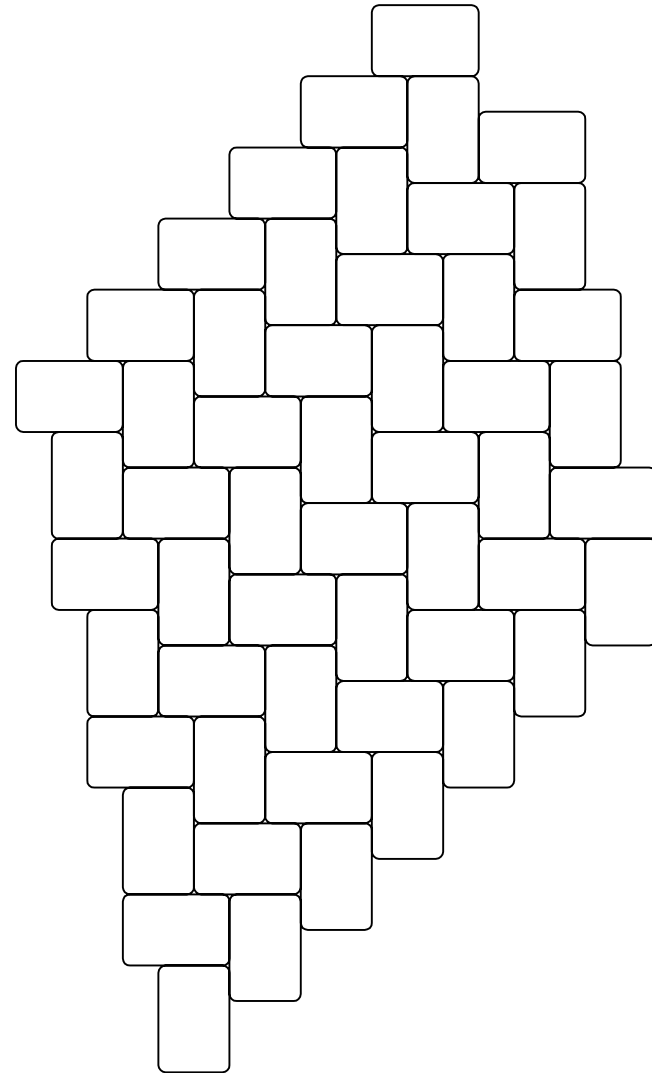

LONDON COBBLE/CAMBRIDGE COBBLE

LONDON COBBLE/  
CAMBRIDGE COBBLE

Pattern D  
Herringbone

6" x 9" Large Rectangle	100.00%
-------------------------	---------

BE PREPARED FOR COMPANY™