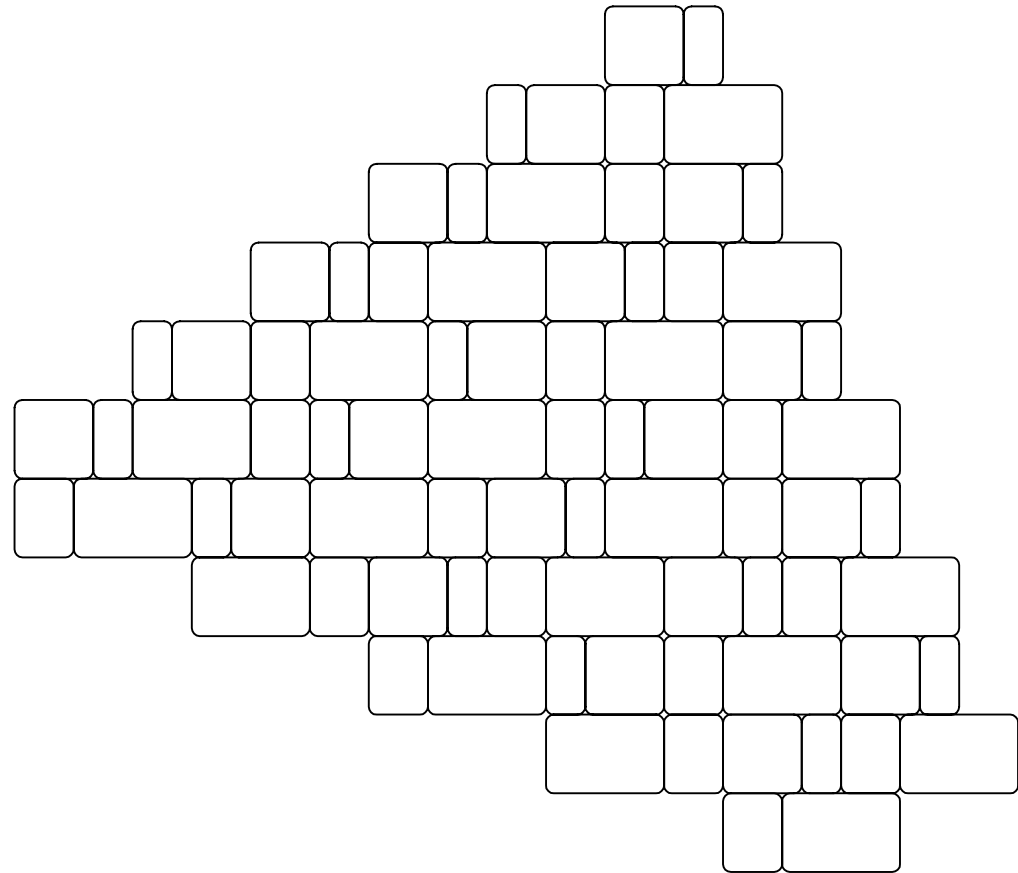

LONDON COBBLE / CAMBRIDGE COBBLE

LONDON COBBLE /
CAMBRIDGE COBBLE
Pattern A

6" x 9" Large Rectangle	40.00%
6" x 4.5" Medium Rectangle	26.67%
6" x 3" Small Rectangle	20.00%
6" x 6" Square	13.33%

Available in select regions only.