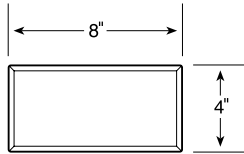

HOLLAND STONE

HOLLAND STONE

45 Degree Herringbone

4" x 8"

100.00%

BE PREPARED FOR COMPANY™